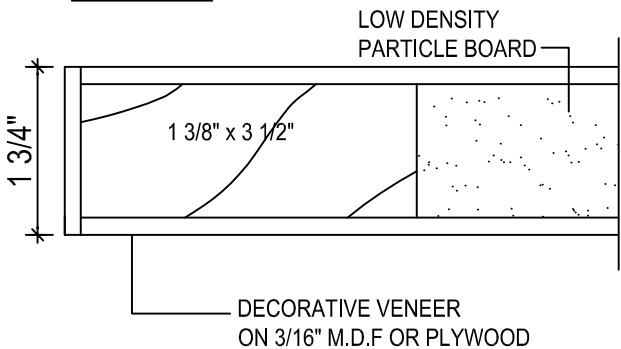

FLUSH PANEL

SOLID CORE

POLYCORE DOOR

RECESSED PANEL

TYPICAL DOOR TYPES

M.J.N. McNAUGHTON LTD

PO Box 27 061, Mt. Roskill, New Zealand
Email: mjmnaughton@xtra.co.nz

T: +64.9.620.9059
F: +64.9.620.7585

FLUSH PANEL
RECESSED PANEL

Scale: 1/2"=1'-0"

Date: 05/20/05

Page: DT01A