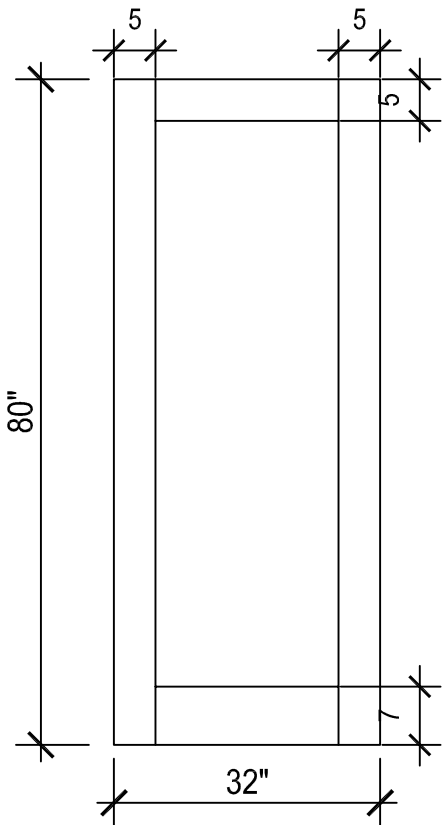

FLUSH PANEL

SOLID CORE

POLYCORE DOOR

RECESSED PANEL

TYPICAL DOOR TYPES

M.J.N. McNAUGHTON LTD

PO Box 27 061, Mt. Roskill, New Zealand
 Email: mjmnaughton@xtra.co.nz

T: +64.9.620.9059
 F: +64.9.620.7585

FLUSH PANEL
 RECESSED PANEL

Scale: 1/2"=1'-0"

Date: 05/20/05

Page: DT01A