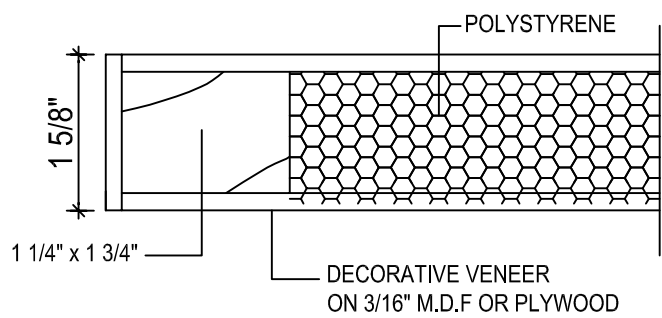

FLUSH PANEL

SOLID CORE

POLYCORE DOOR

RECESSED PANEL

TYPICAL DOOR TYPES

M.J.N. McNAUGHTON LTD

PO Box 27 061, Mt. Roskill, New Zealand
 Email: mjmnaughton@xtra.co.nz

T: +64.9.620.9059
 F: +64.9.620.7585

FLUSH PANEL
 RECESSED PANEL

Scale: 1/2"=1'-0"

Date: 05/20/05

Page: DT01A