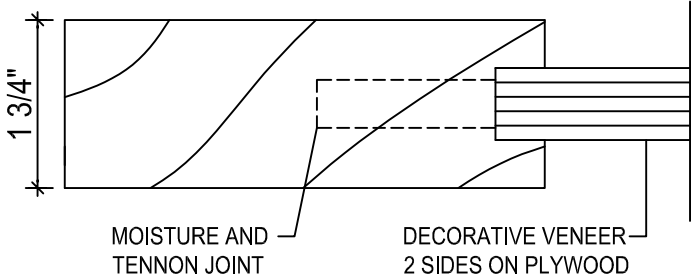

RECESSED PANEL

TYPICAL DOOR TYPES

M.J.N. McNAUGHTON LTD

PO Box 27 061, Mt. Roskill, New Zealand
Email: mjmnaughton@xtra.co.nz

T: +64.9.620.9059
F: +64.9.620.7585

FLUSH PANEL
RECESSED PANEL

Scale: 1/2"=1'-0"

Date: 05/20/05

Page: DT01A