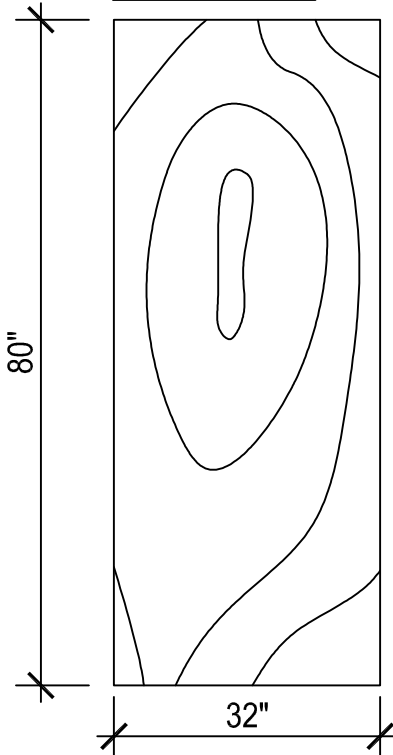

FLUSH PANEL

SOLID CORE

POLYCORE DOOR

RECESSED PANEL

TYPICAL DOOR TYPES

M.J.N. McNAUGHTON LTD

PO Box 27 061, Mt. Roskill, New Zealand
 Email: mjmnaughton@xtra.co.nz

T: +64.9.620.9059
 F: +64.9.620.7585

FLUSH PANEL
 RECESSED PANEL

Scale: 1/2"=1'-0"

Date: 05/20/05

Page: DT01A